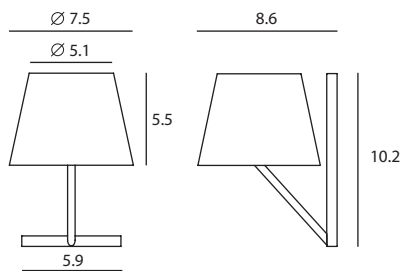

CONCOM 相伴

Cast a shadow on yourself. CONCOM creates a fascinating visual illusion in space, taking something 2D and morphing it into some 3D. The design concept is inspired by the ideology of companionship and harmonious families coming together. Allow CONCOM to be your backdrop, gently lighting up your surroundings in which people come together and interact with one another.

matt black

matt white

Concom Wall
SQ-513MW
E12 1 x Max 30W

Materials : steel
Color : matt black / matt white
Canopy : same as shade color

Measurement : inches
CONCOM / 2